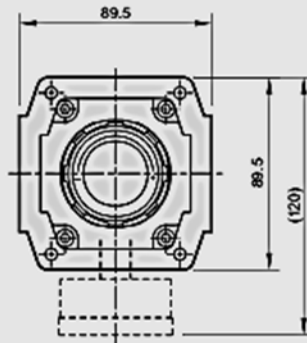

MAR500 series

AIR UNITS (R. UNIT)

Symbol:

Specification:

Model	MAR500	
Bore No.	20A	25A
Port size	PT 3/4	PT 1
Medium	Air	
Operating pressure range	0~9.9 kgf/cm ² (0~0.99 MPa)	
Proof pressure	15 kgf/cm ² (1.5 MPa)	
Regulation pressure range	0.5~8.5 kgf/cm ² (0.05~0.85 MPa)	
Ambient temperature	-5~+60°C (No freezing)	
Attachment	Pressure gauge	
Weight	250g	

Order example:

MAR500 - 20A - BSP

MODEL

BORE SIZE
20A: PT 3/4
25A: PT 1

PORT THREAD
Blank: PT thread
BSP: BSP thread
NPT: NPT thread

Flow feature: