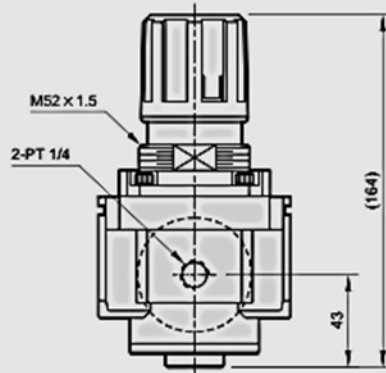

MAR500 series

AIR UNITS (R. UNIT)

Symbol:

Specification:

Model	MAR500	
Bore No.	20A	25A
Port size	PT 3/4	PT 1
Medium	Air	
Operating pressure range	0~9.9 kgf/cm ² (0~0.99 MPa)	
Proof pressure	15 kgf/cm ² (1.5 MPa)	
Regulation pressure range	0.5~8.5 kgf/cm ² (0.05~0.85 MPa)	
Ambient temperature	-5~+60°C (No freezing)	
Attachment	Pressure gauge	
Weight	250g	

Order example:

MAR500 - 20A - BSP

MODEL

BORE SIZE
20A: PT 3/4
25A: PT 1

PORT THREAD
Blank: PT thread
BSP: BSP thread
NPT: NPT thread

Flow feature: