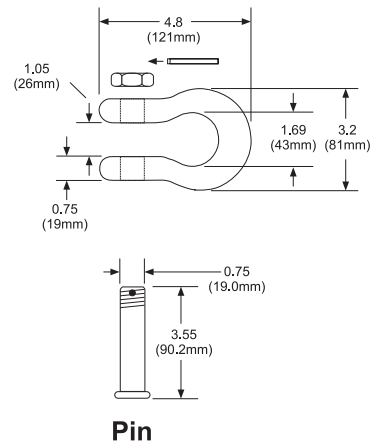

Standard Shackle