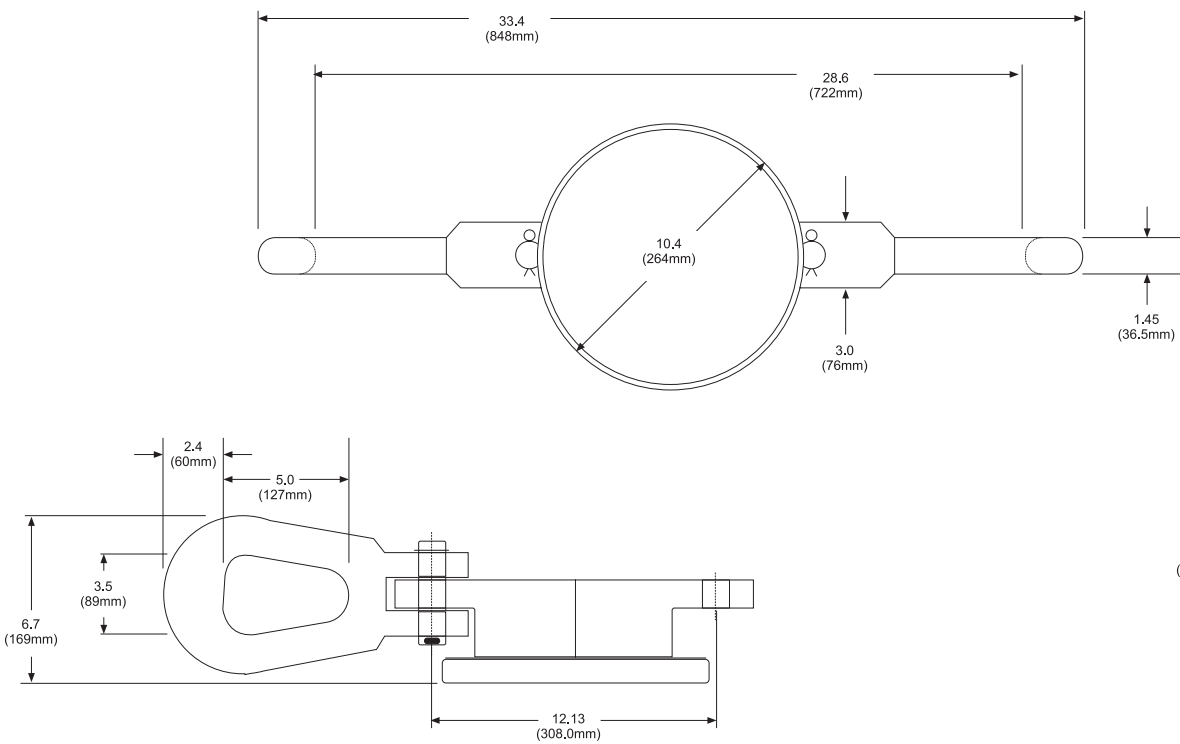

Kilogram Capacities

5" (125mm) Dial size		10" (250mm) Dial size		Ultimate Safety Factor	
<u>Part number</u>	<u>Cap x division size</u>	<u>Part number</u>	<u>Cap x division size</u>		
LOW	30006-0142	200 x 2	30007-0141	200 x 1	5:1
	30006-0134	500 x 5	30007-0133	500 x 2	5:1
	30006-0159	1,000 x 10	30007-0158	1,000 x 5	5:1
	30006-0126	2,000 x 20	30007-0125	2,000 x 10	5:1
	30006-0167	4,000 x 25	30007-0166	4,000 x 20	5:1
	30006-0175	5,000 x 50	30007-0174	5,000 x 20	5:1
	MED	30006-0118	10,000 x 100	30007-0117	10,000 x 50
HIGH		30784-0041	15,000 x 100		5:1
		30784-0058	20,000 x 100		4:1
		30332-0022	50,000 x 200		4:1

Model AP Dynamometer Dimensions

Dimensions in inches (mm)
 Drawing scales differ between capacities
 Dimensions subject to manufacturer /supplier tolerances and
 are subject to change without notice.

Low & Medium Capacities 500-20,000lb / 200-10,000kg

10" dial design

Standard Shackle

High Capacities 30,000-50,000lb / 15,000-20,000kg

For smaller, lighter and/or anchor shackles see Dillon APxtreme.

High Capacities 100,000lb / 50,000kg

For smaller, lighter and/or anchor shackles see Dillon APxtreme.