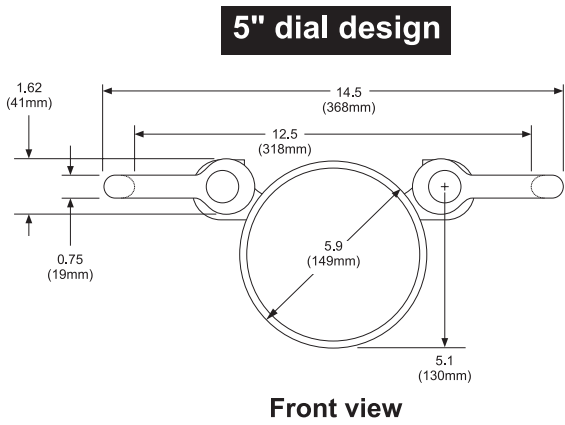

AP Dynamometer Specifications

See APxtreme Dynamometer specifications for critical and overhead lifting applications.

Pound Capacities

5" (125mm) Dial Size		10" (250 mm) Dial Size		Ultimate Safety Factor	
<u>Part number</u>	<u>Cap x division size</u>	<u>Part number</u>	<u>Cap x division size</u>		
LOW	30006-0019	500 x 5	30007-0018	500 x 2	5:1
	30006-0027	1,000 x 10	30007-0026	1,000 x 5	5:1
	30006-0035	2,000 x 20	30007-0034	2,000 x 10	5:1
	30006-0043	4,000 x 25	30007-0042	4,000 x 20	5:1
	30006-0050	5,000 x 50	30007-0059	5,000 x 20	5:1
	30006-0068	6,000 x 50	30007-0067	6,000 x 25	5:1
	30006-0076	8,000 x 50	30007-0075	8,000 x 50	5:1
	30006-0084	10,000 x 100	30007-0083	10,000 x 50	5:1
MED	30006-0092	15,000 x 100	30007-0091	15,000 x 100	5:1
	30006-0100	20,000 x 200	30007-0109	20,000 x 100	4.5:1
HIGH		30784-0017	30,000 x 200		5:1
		30784-0025	40,000 x 200		4:1
		30784-0033	50,000 x 200		3:1
		30332-0014	100,000 x 500		4:1

Kilogram Capacities

5" (125mm) Dial size		10" (250mm) Dial size		Ultimate Safety Factor	
<u>Part number</u>	<u>Cap x division size</u>	<u>Part number</u>	<u>Cap x division size</u>		
LOW	30006-0142	200 x 2	30007-0141	200 x 1	5:1
	30006-0134	500 x 5	30007-0133	500 x 2	5:1
	30006-0159	1,000 x 10	30007-0158	1,000 x 5	5:1
	30006-0126	2,000 x 20	30007-0125	2,000 x 10	5:1
	30006-0167	4,000 x 25	30007-0166	4,000 x 20	5:1
	30006-0175	5,000 x 50	30007-0174	5,000 x 20	5:1
	MED	30006-0118	10,000 x 100	30007-0117	10,000 x 50
HIGH		30784-0041	15,000 x 100		5:1
		30784-0058	20,000 x 100		4:1
		30332-0022	50,000 x 200		4:1

Model AP Dynamometer Dimensions

Dimensions in inches (mm)
 Drawing scales differ between capacities
 Dimensions subject to manufacturer /supplier tolerances and
 are subject to change without notice.

Low & Medium Capacities 500-20,000lb / 200-10,000kg