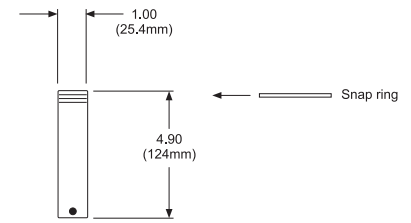

Model AP Dynamometer Dimensions

Dimensions in inches (mm)
 Drawing scales differ between capacities
 Dimensions subject to manufacturer /supplier tolerances and
 are subject to change without notice.

Low & Medium Capacities 500-20,000lb / 200-10,000kg

10" dial design

Standard Shackle

High Capacities 30,000-50,000lb / 15,000-20,000kg

For smaller, lighter and/or anchor shackles see Dillon APxtreme.

High Capacities 100,000lb / 50,000kg

For smaller, lighter and/or anchor shackles see Dillon APxtreme.