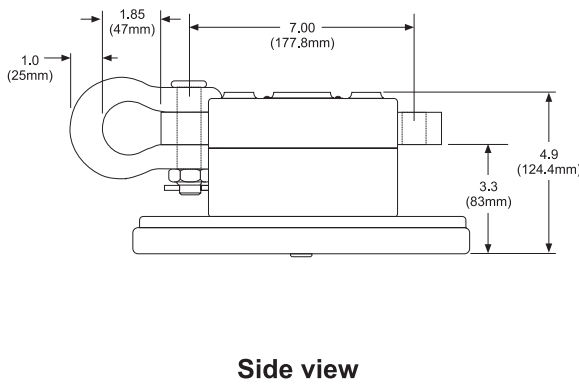

10" dial design