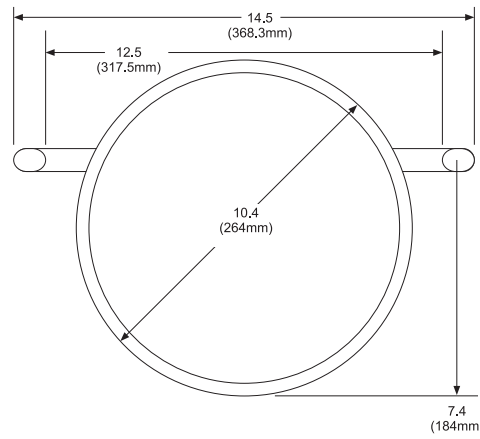

10" dial design