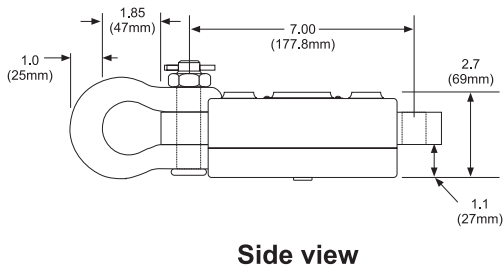

10" dial design