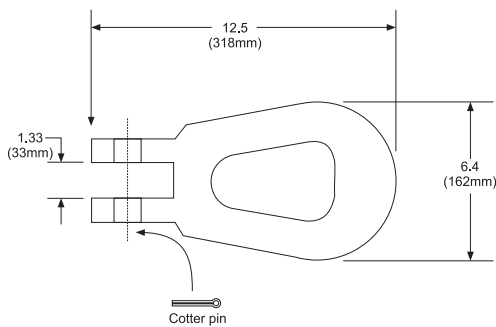

Kilogram Capacities

5" (125mm) Dial size		10" (250mm) Dial size		Ultimate Safety Factor	
<u>Part number</u>	<u>Cap x division size</u>	<u>Part number</u>	<u>Cap x division size</u>		
LOW	30006-0142	200 x 2	30007-0141	200 x 1	5:1
	30006-0134	500 x 5	30007-0133	500 x 2	5:1
	30006-0159	1,000 x 10	30007-0158	1,000 x 5	5:1
	30006-0126	2,000 x 20	30007-0125	2,000 x 10	5:1
	30006-0167	4,000 x 25	30007-0166	4,000 x 20	5:1
	30006-0175	5,000 x 50	30007-0174	5,000 x 20	5:1
	MED	30006-0118	10,000 x 100	30007-0117	10,000 x 50
HIGH		30784-0041	15,000 x 100		5:1
		30784-0058	20,000 x 100		4:1
		30332-0022	50,000 x 200		4:1

Model AP Dynamometer Dimensions

Dimensions in inches (mm)
 Drawing scales differ between capacities
 Dimensions subject to manufacturer /supplier tolerances and
 are subject to change without notice.

Low & Medium Capacities 500-20,000lb / 200-10,000kg

10" dial design

Standard Shackle

High Capacities 30,000-50,000lb / 15,000-20,000kg

For smaller, lighter and/or anchor shackles see Dillon APxtreme.

High Capacities 100,000lb / 50,000kg

For smaller, lighter and/or anchor shackles see Dillon APxtreme.