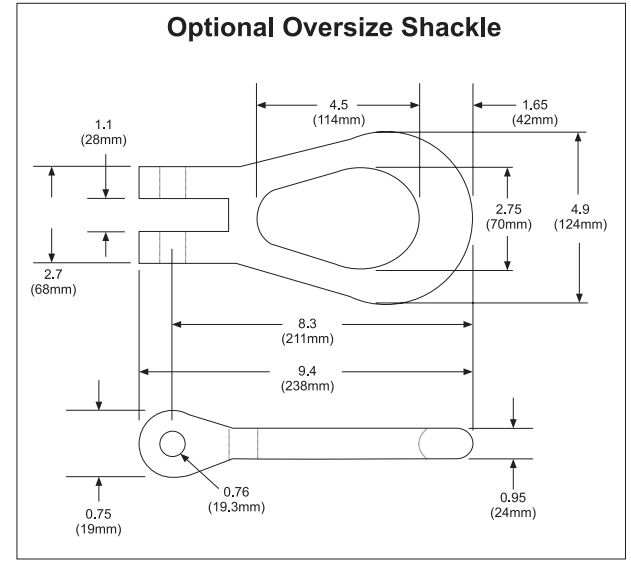

10" dial design